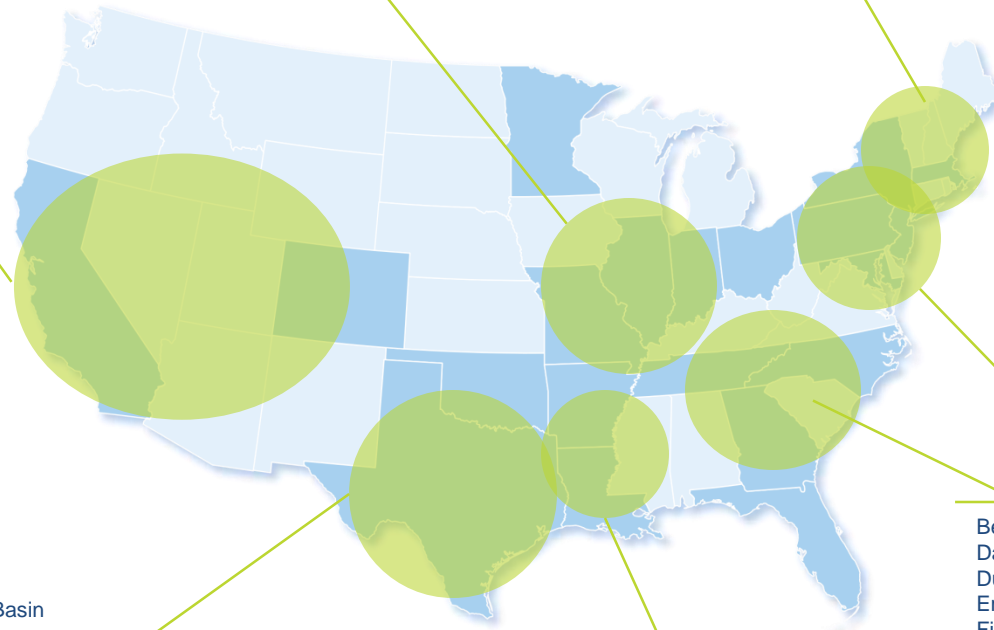

# 91 KIPP College Partners Across the Country

Cal Poly San Luis Obispo  
 Colorado State University  
 DeAnza College  
 Loyola Marymount University  
 Notre Dame de Namur University  
 Pomona College  
 Saint Mary's College of California  
 San Francisco State University  
 San Jose State University  
 Sonoma State University  
 University of California, Berkeley  
 University of California, Davis  
 University of California, Irvine  
 University of California, Merced  
 University of California, Santa Cruz  
 University of San Francisco

Monmouth College  
 Northern Illinois University  
 The Ohio State University  
 University of Kansas  
 University of Notre Dame  
 Washington University in St. Louis

Bennington College  
 Bloomfield College  
 Brown University  
 Colby College  
 Guttman Community College  
 Hunter College  
 Kingsborough Community College

Lehman College  
 Lesley University  
 Mercy College  
 City College of New York  
 Syracuse University  
 Vassar College  
 Wentworth Institute of Technology

Austin Community College  
 Blinn College  
 Houston Baptist University  
 Houston Community College  
 Lone Star College System  
 Rice University  
 Saint Edward's University  
 St. Mary's University  
 Southern Methodist University  
 Texas A&M University  
 Texas A&M University-Kingsville  
 Texas State University  
 Texas Tech University  
 The University of Texas at Austin  
 The University of Texas of the Permian Basin  
 The University of Texas at San Antonio  
 Texas Southern University  
 Trinity University  
 University of Houston  
 University of North Texas  
 University of St. Thomas